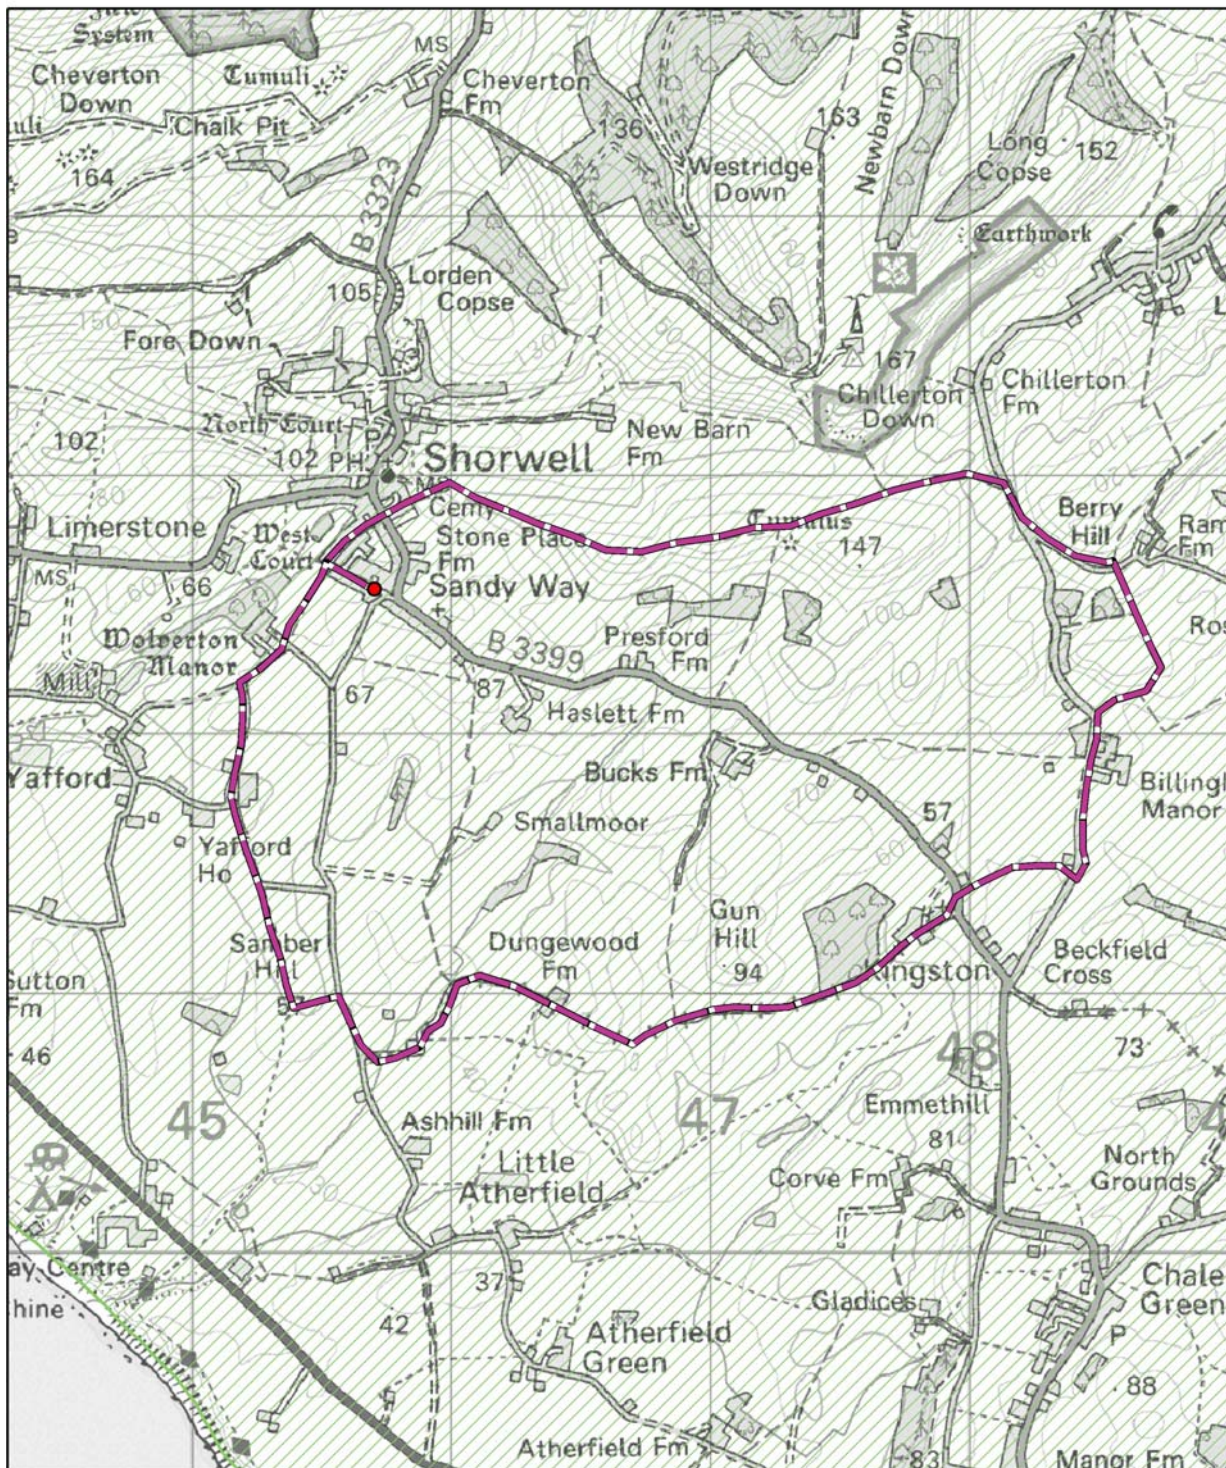

STRIDING OUT IN SHORWELL

Isle of Wight
area of outstanding
natural beauty

This map is for illustrative purposes only © Crown Copyright (isle of Wight Council) Licence No (076694) 2008

| | |
|----------------------------|---|
| Start Point: | Russell Road car park |
| Grid Ref: | 457825 |
| Duration: | 4 hours |
| Distance: | 6.5 miles |
| Direction of route: | Shorwell - Chillerton - Billingham - Kingston - Shorwell |