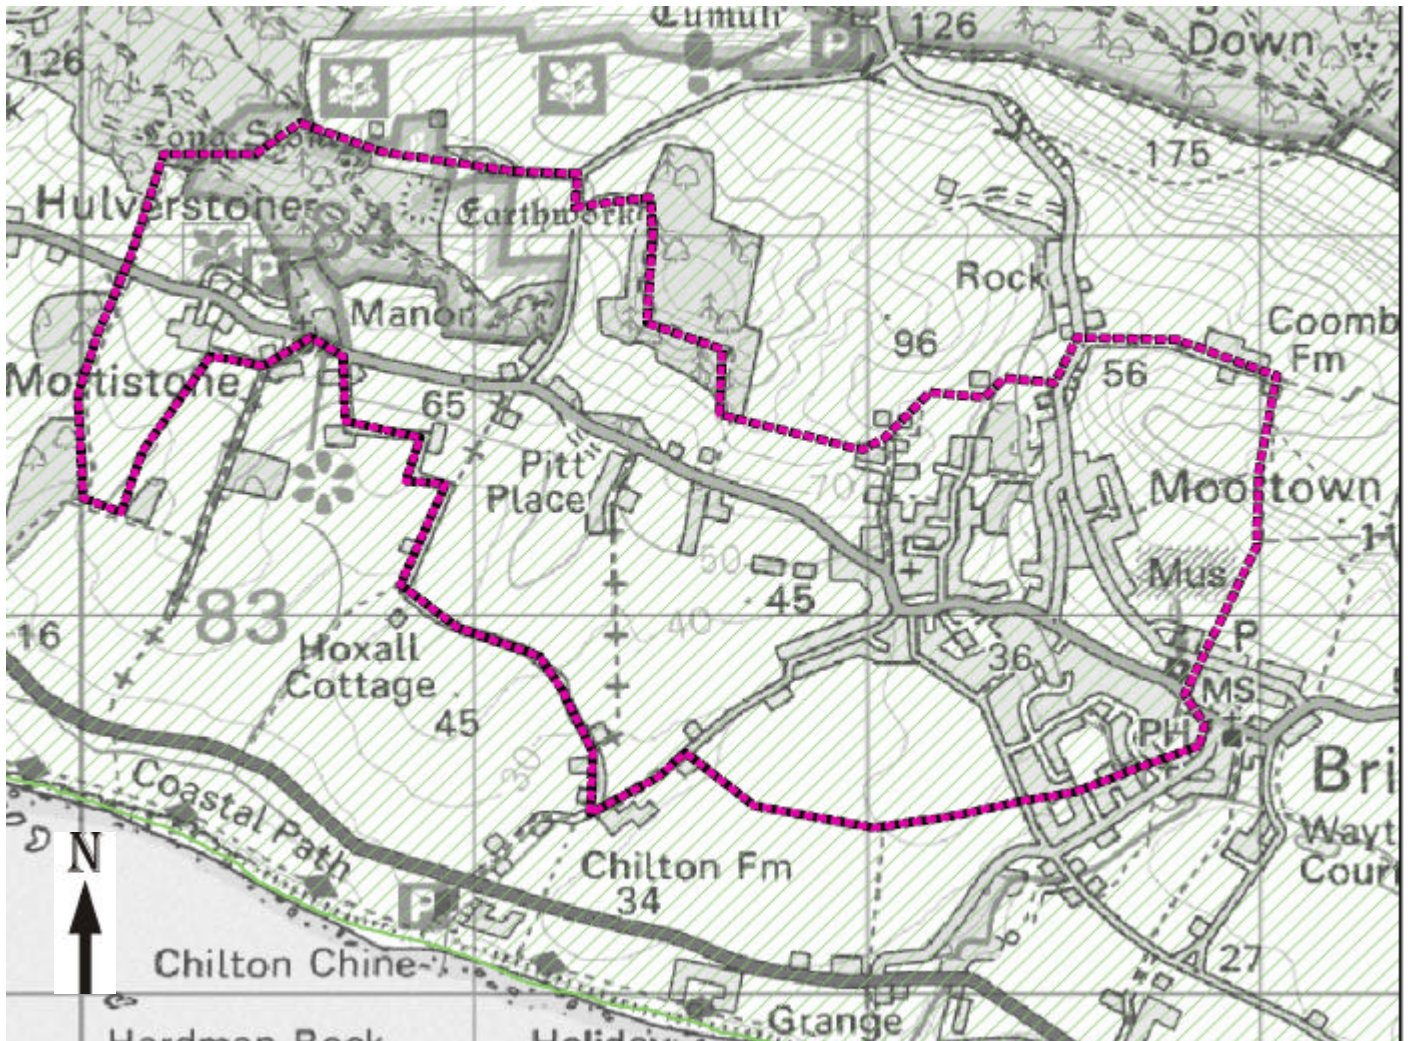

Isle of Wight
area of outstanding
natural beauty

STEPPING STONES

This map is for illustrative purposes only. © Crown Copyright (Isle of Wight Council) Licence No (076694) 2008

Start point:	Brightstone Village Car Park
Grid Ref:	428827
Duration:	3.5 - 4 hours
Distance:	7 miles
Direction of route:	Brightstone - Moortown - Gaggerhill - Grammars - Longstone - Mottistone Common - Hulverstone - Mottistone - Chilton - Brightstone